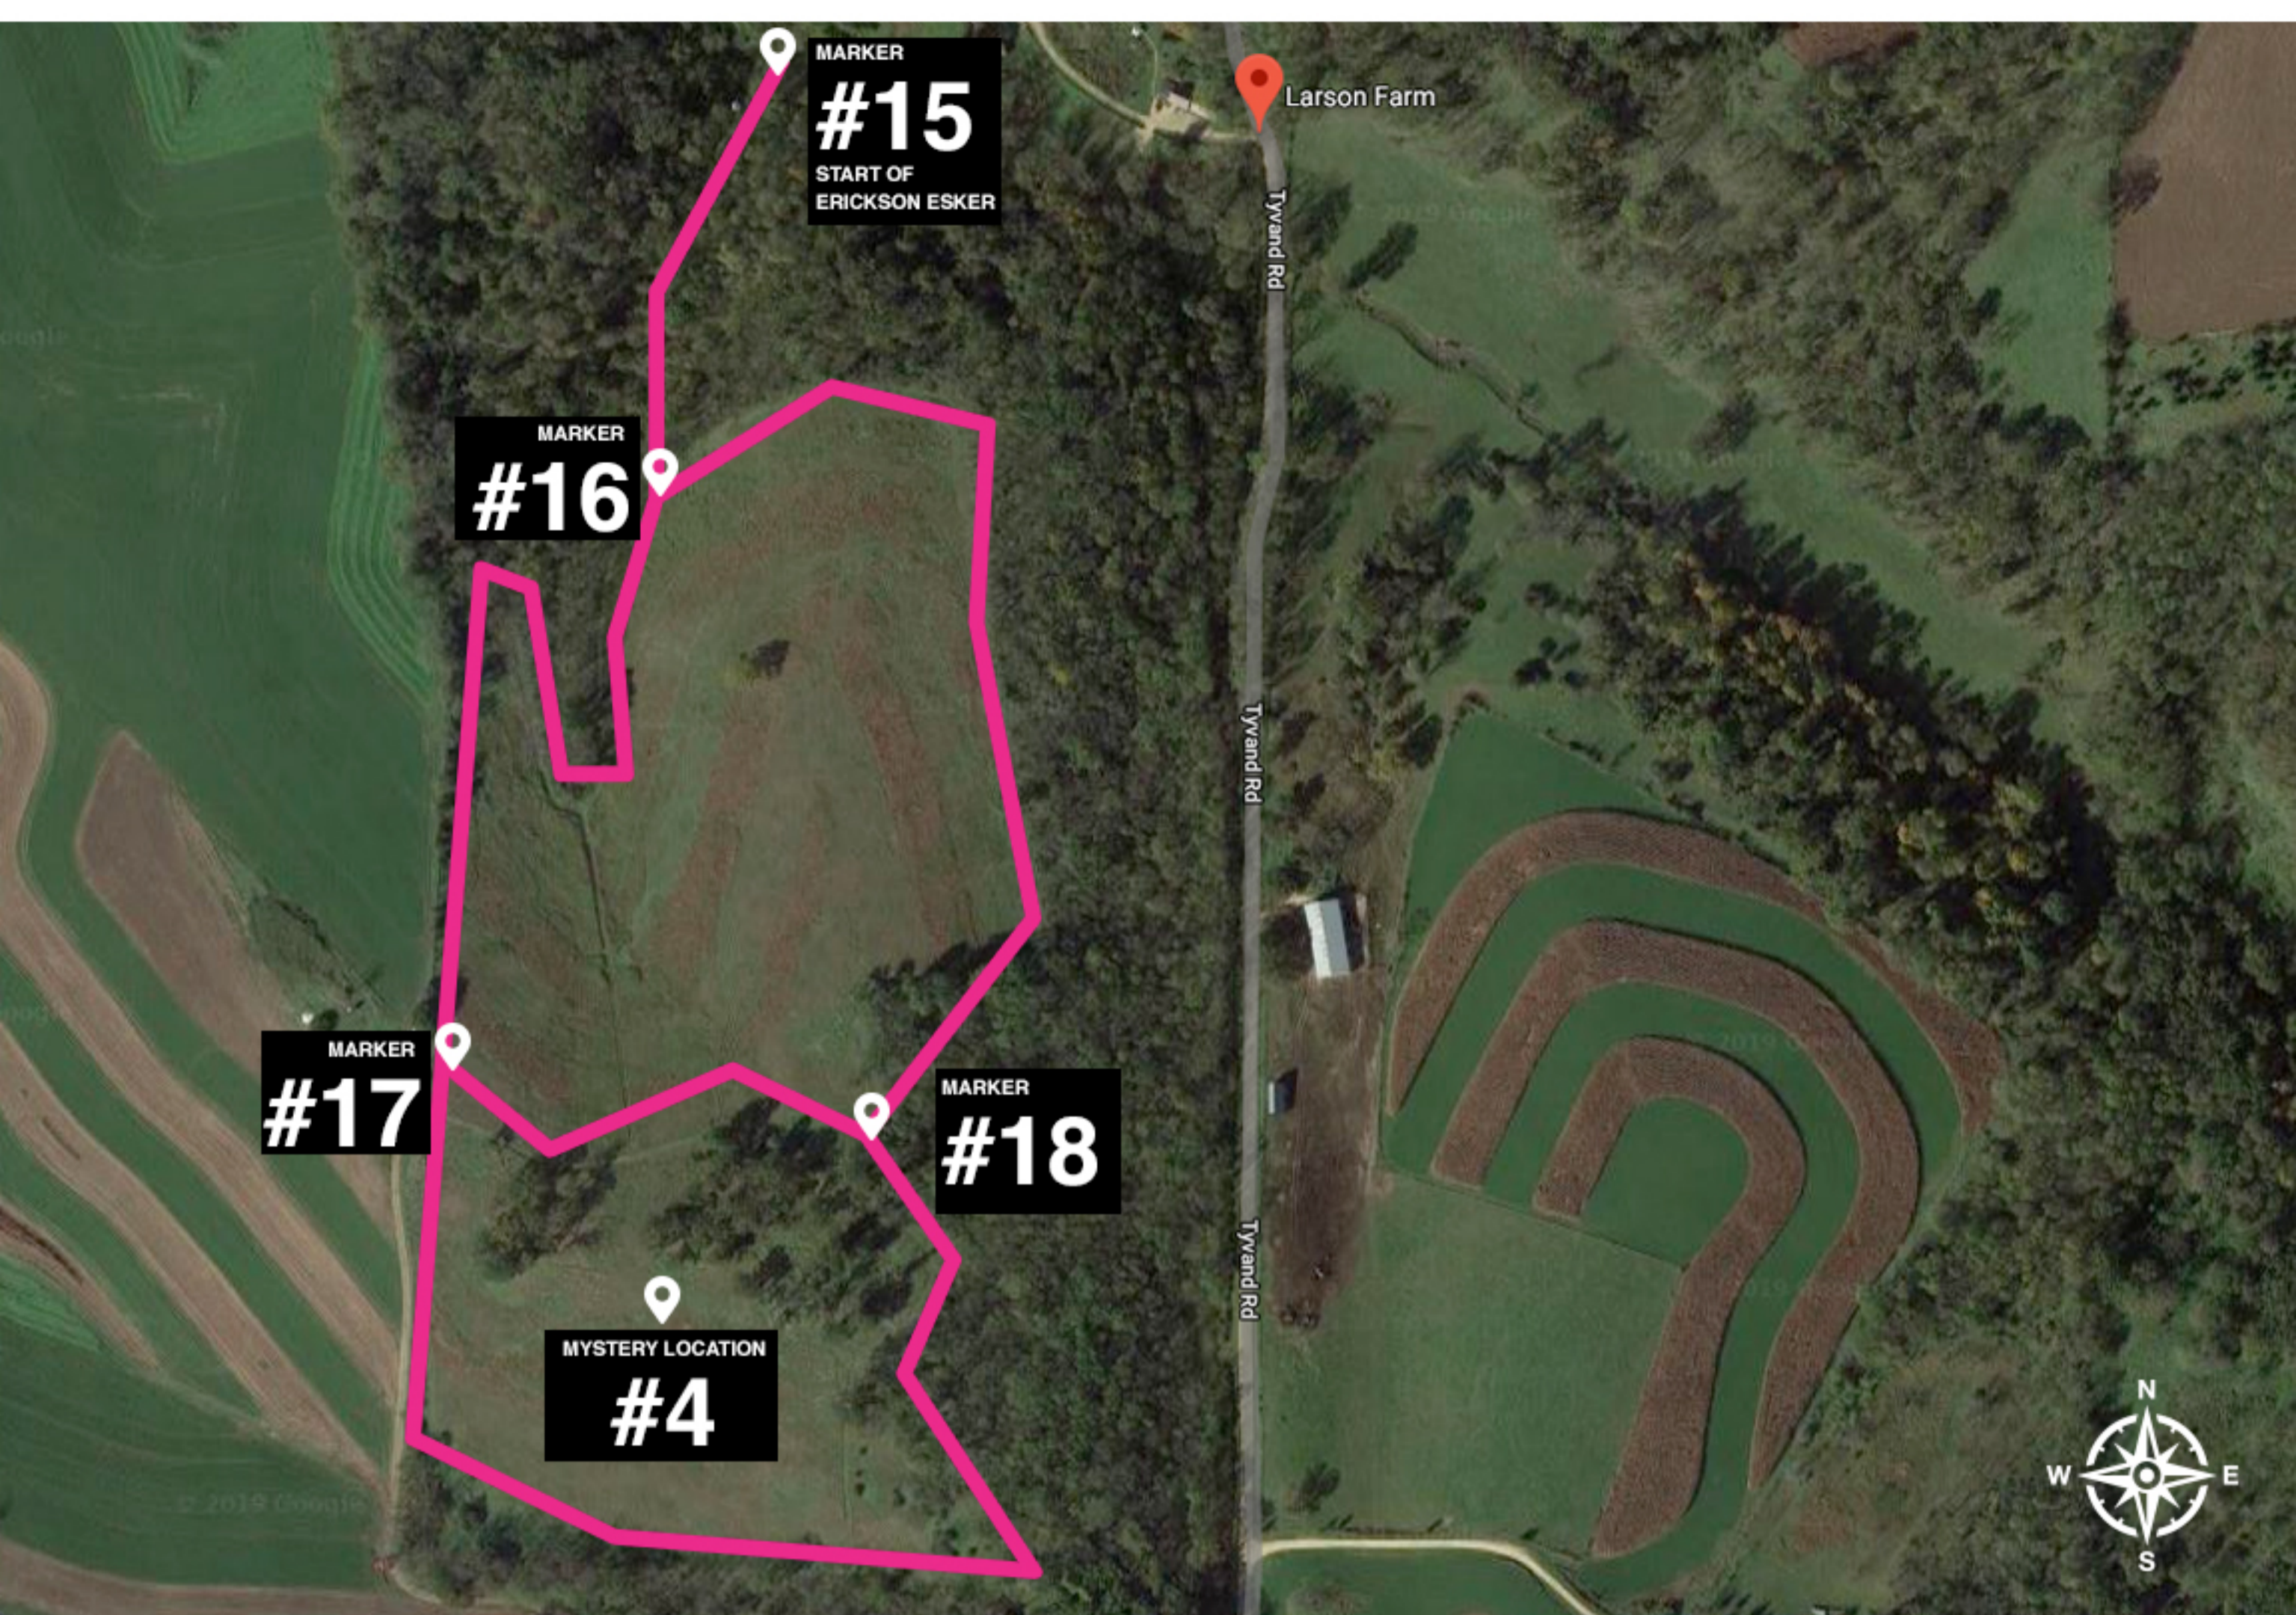

ERICKSON ESKER (WINTER)

1.47 Miles | 36 minute walk | 1,158 ft peak | 344 ft climb

**MARKER #15:
START OF
ERICKSON
ESKER**

**MARKER #15:
START OF
ERICKSON
ESKER**

**MARKER
#16**

**MARKER
#17**

**MARKER
#18**

**MYSTERY
LOCATION
#4**