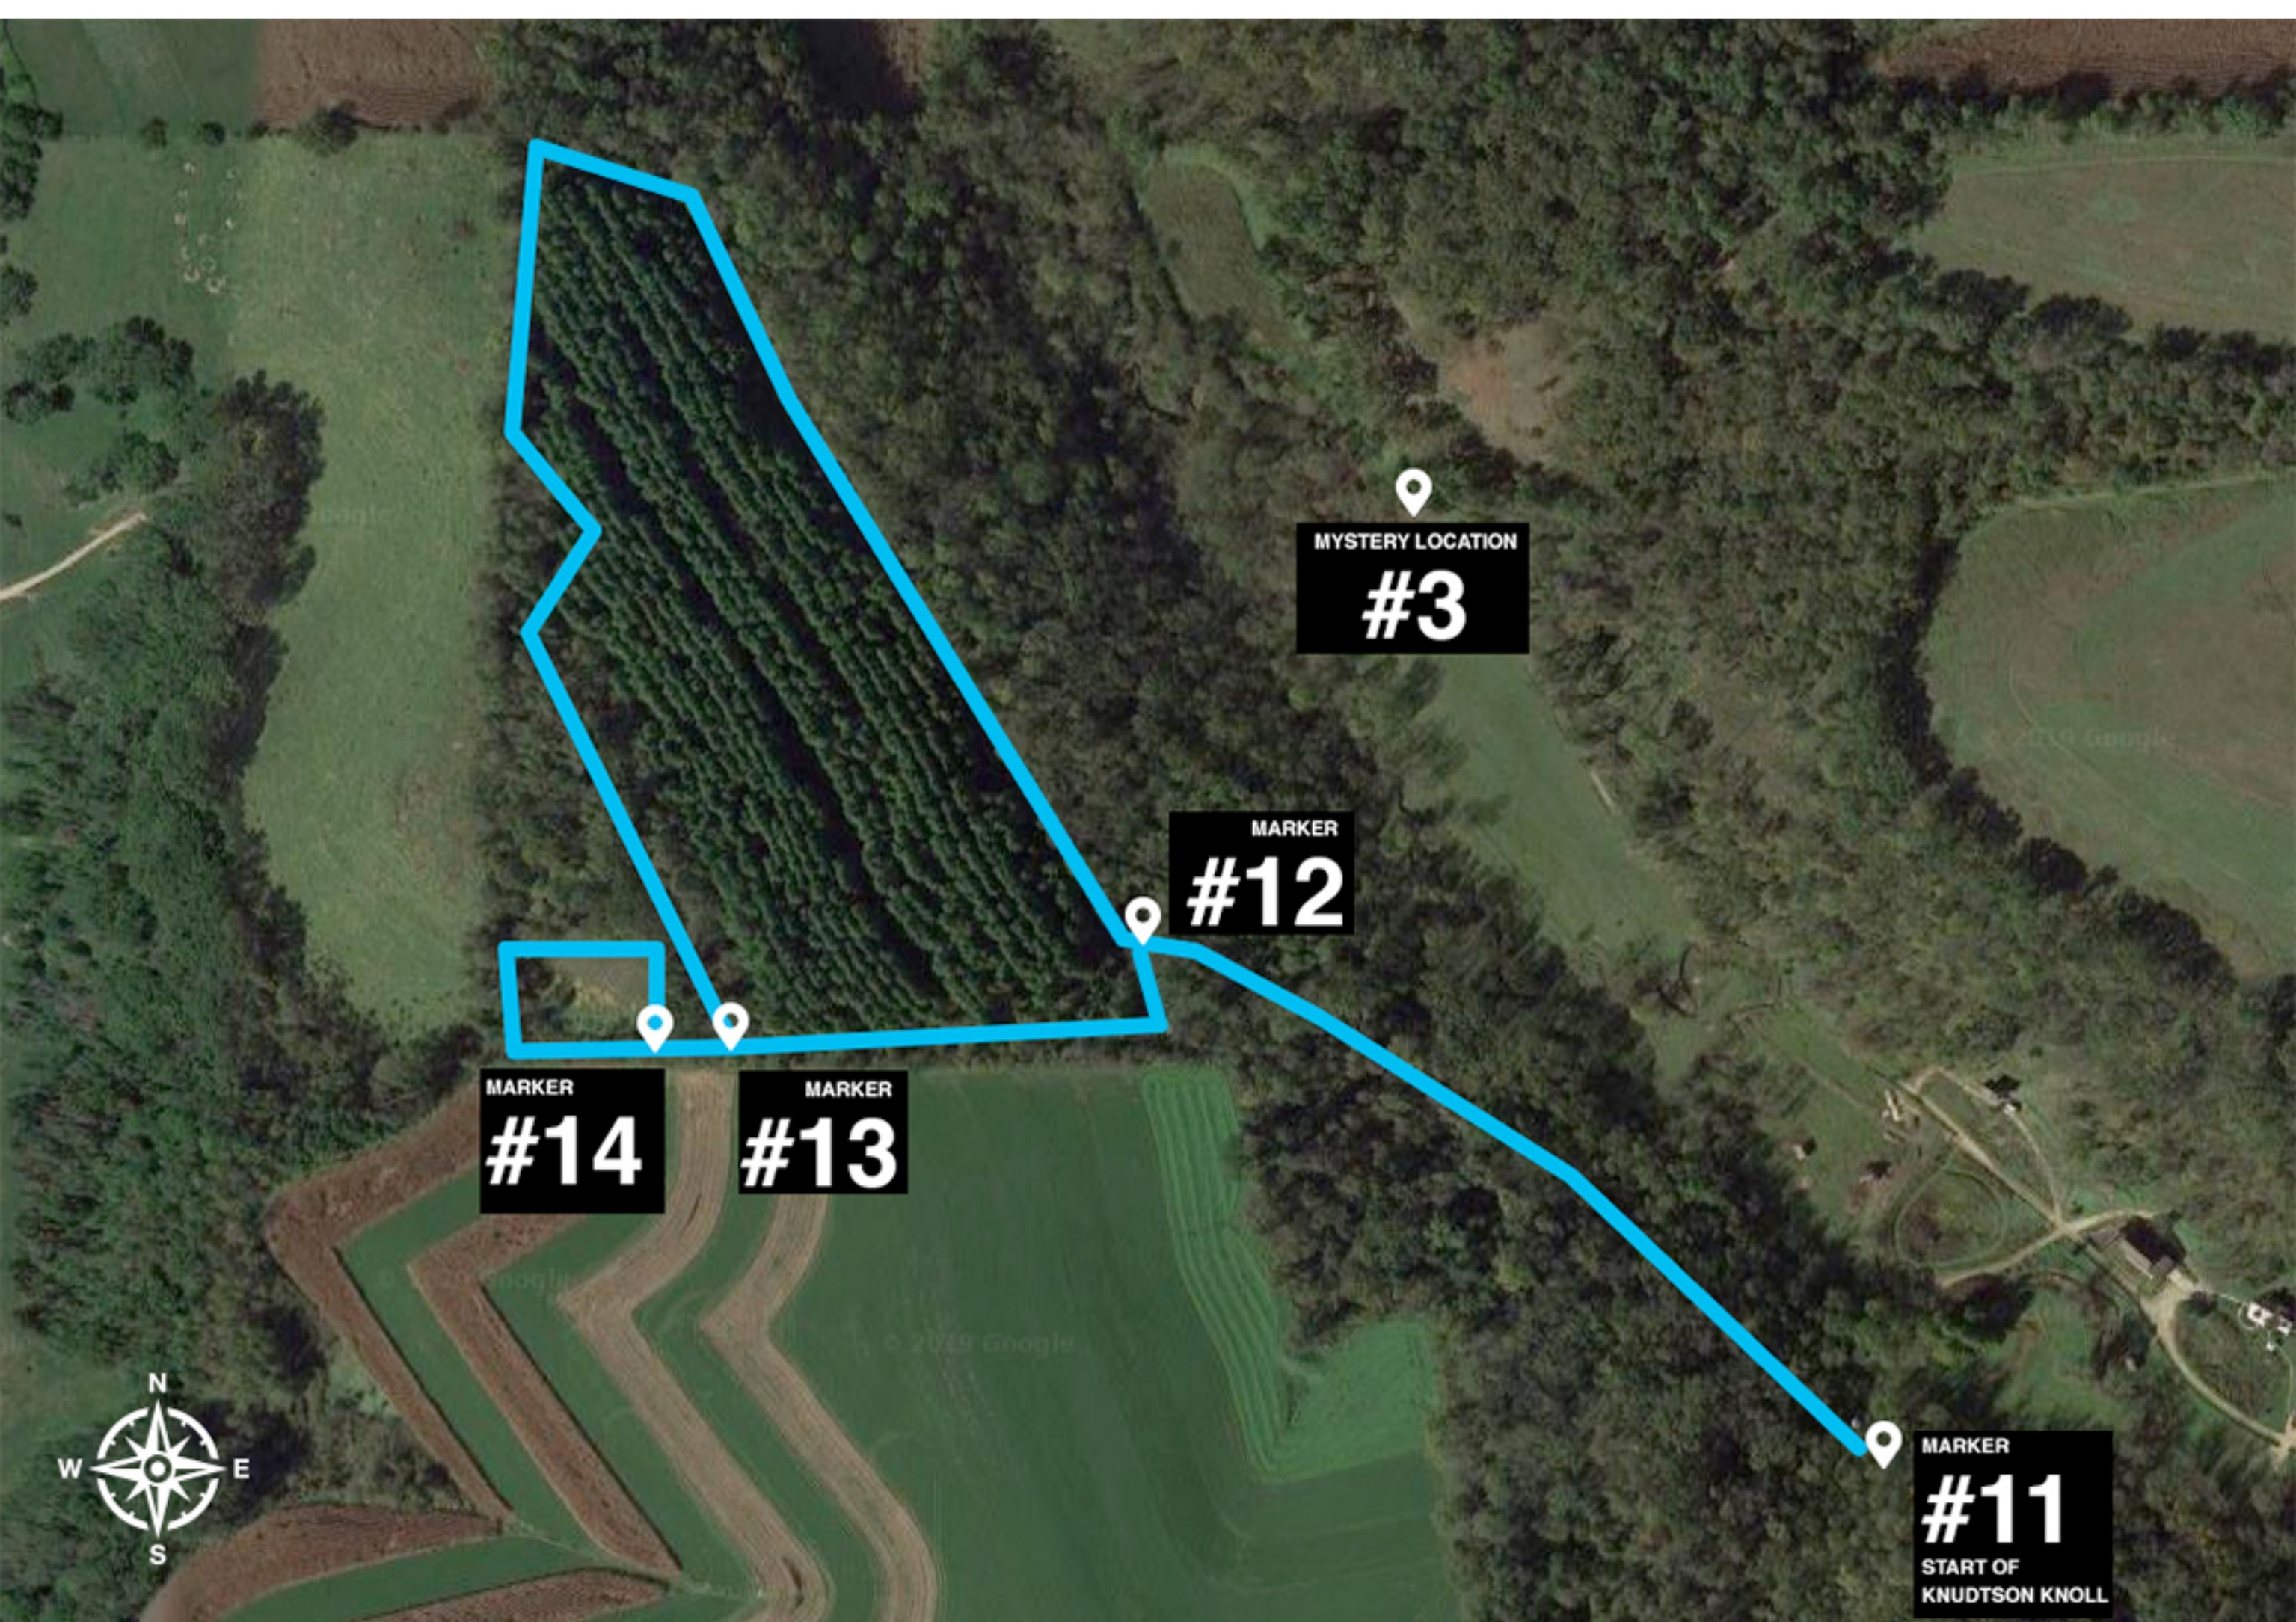

# KNUDTSON KNOLL (FALL)

1.08 Miles | 26 minute walk | 1,119 ft peak | 262 ft climb

**MARKER #11:  
START OF  
KNUDTSON  
KNOLL**

**MARKER #11:  
START OF  
KNUDTSON  
KNOLL**

**MARKER  
#12**

**MARKER  
#13**

**MARKER  
#14**

**MYSTERY  
LOCATION  
#3**