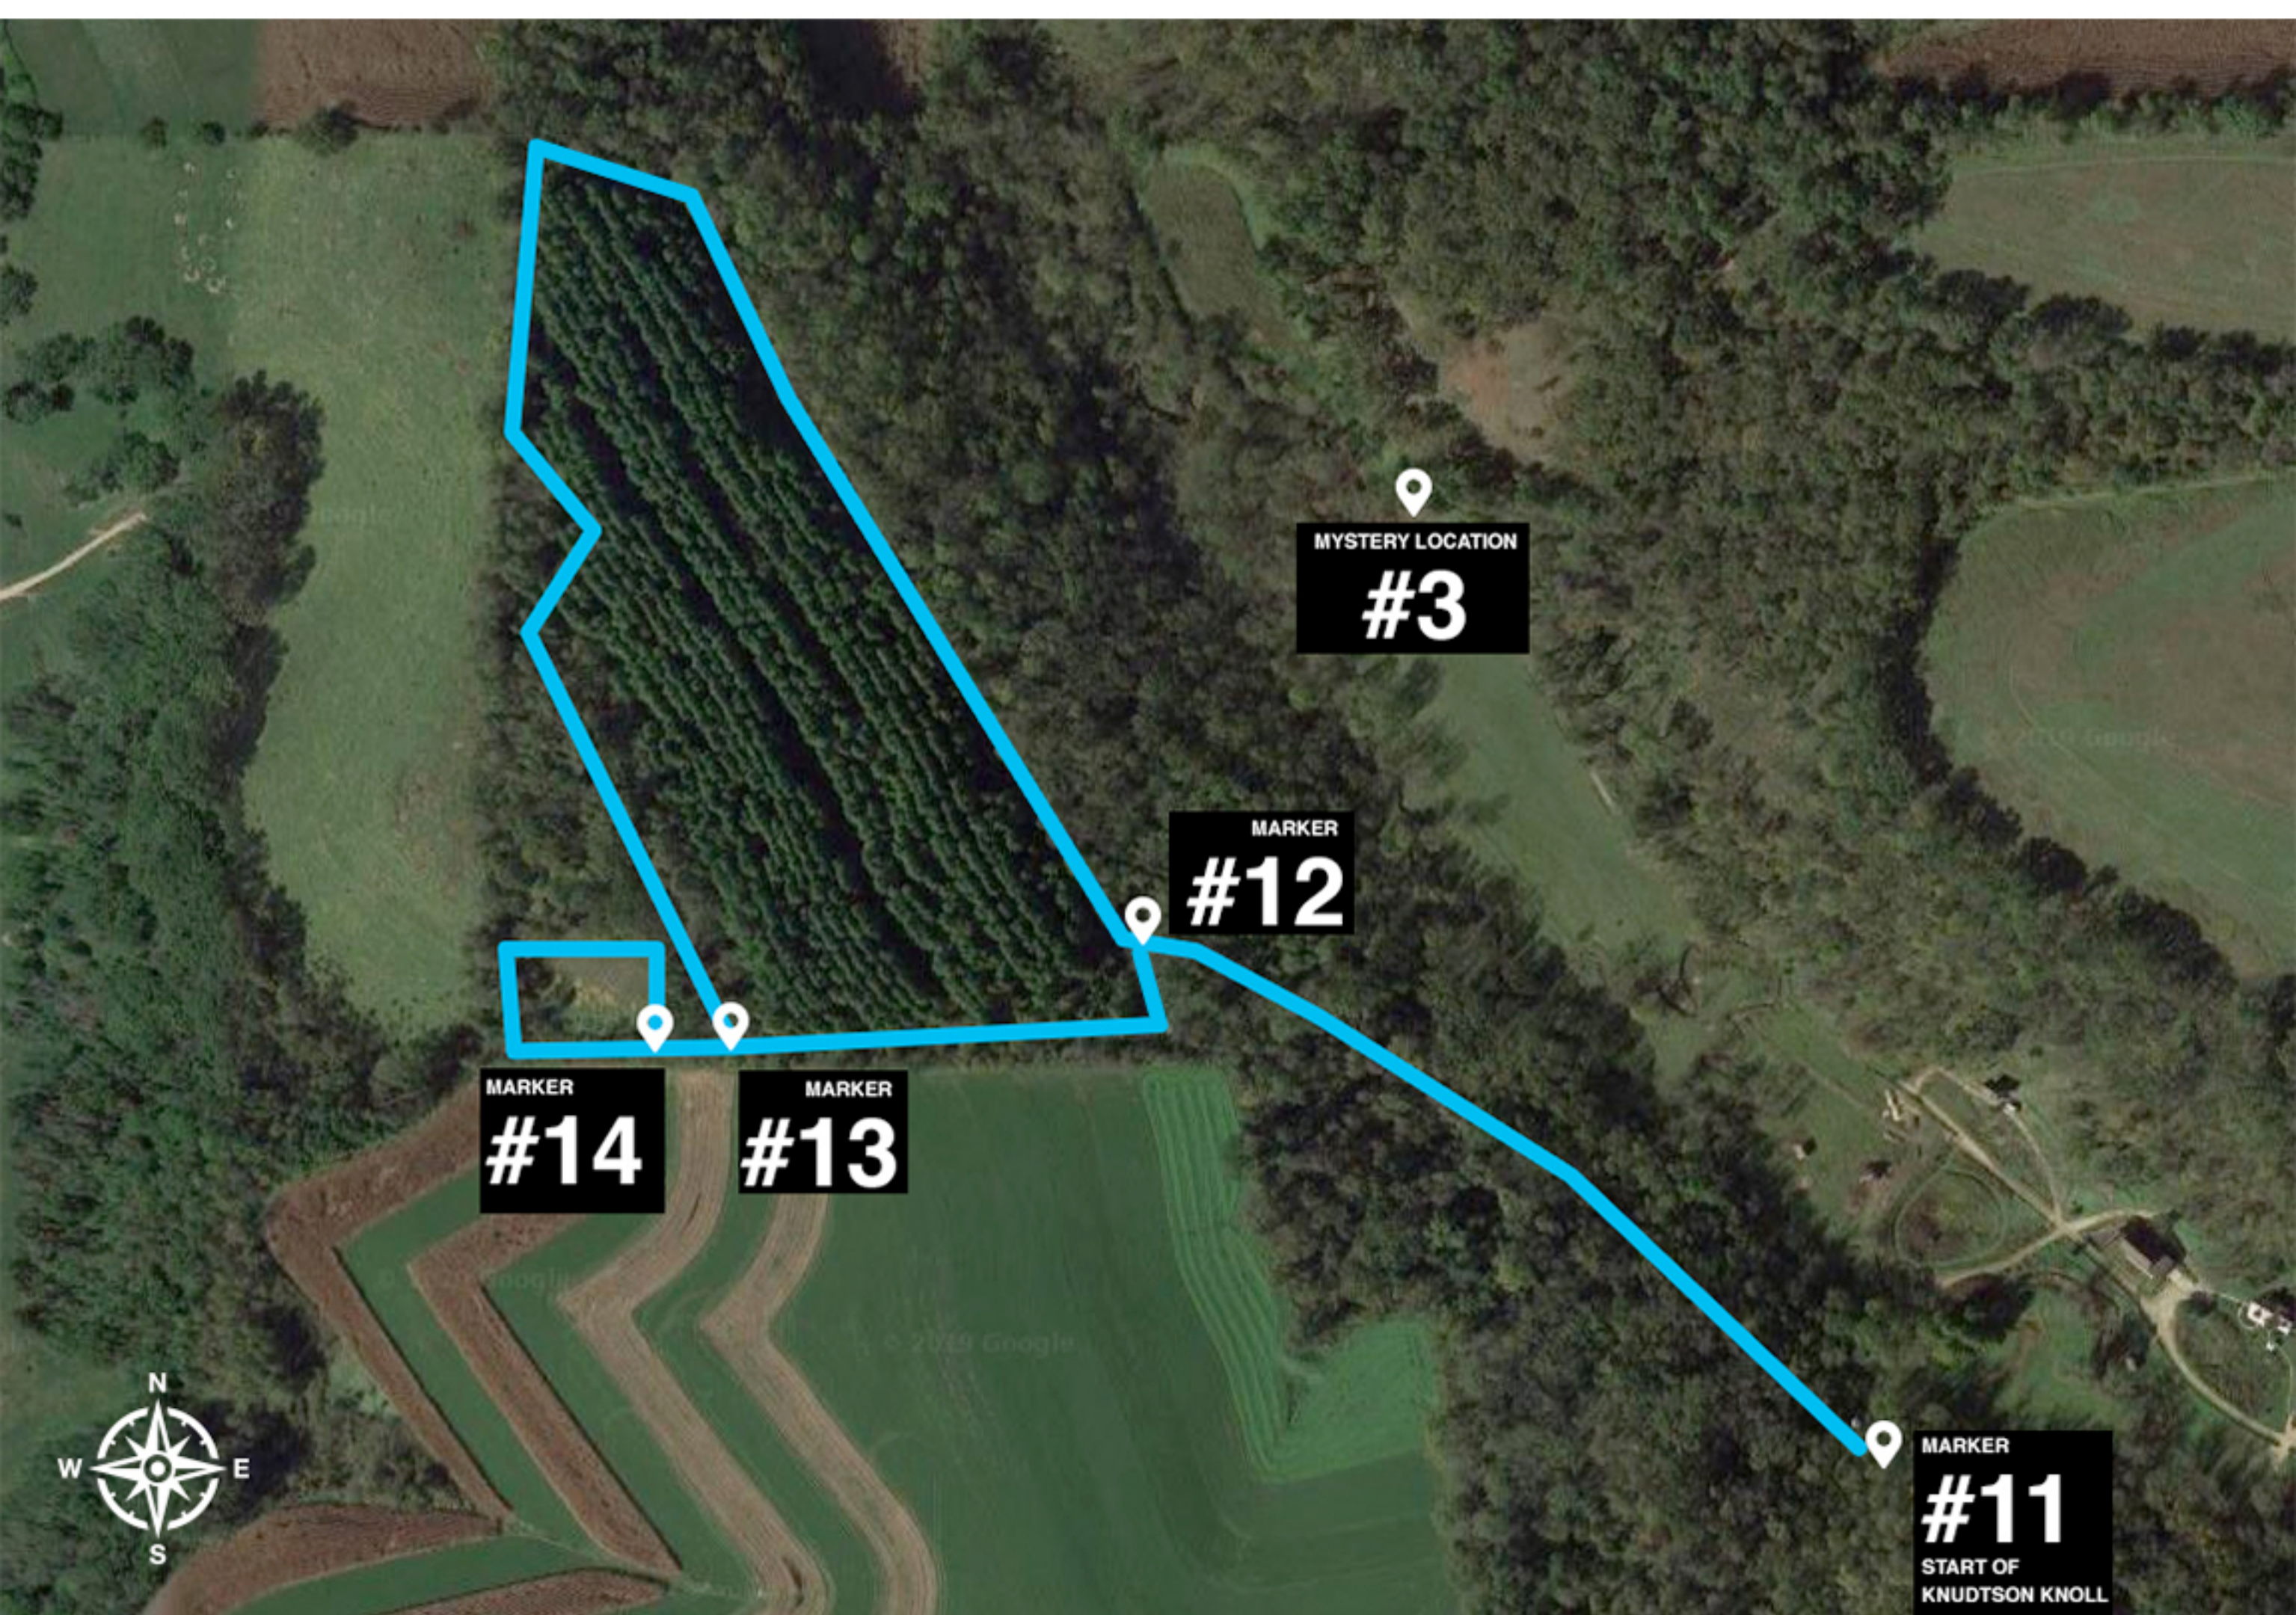

KNUDTSON KNOLL (WINTER)

1.08 Miles | 26 minute walk | 1,119 ft peak | 262 ft climb

**MARKER #11:
START OF
KNUDTSON
KNOLL**

**MARKER #11:
START OF
KNUDTSON
KNOLL**

**MARKER
#12**

**MARKER
#13**

**MARKER
#14**

**MYSTERY
LOCATION
#3**