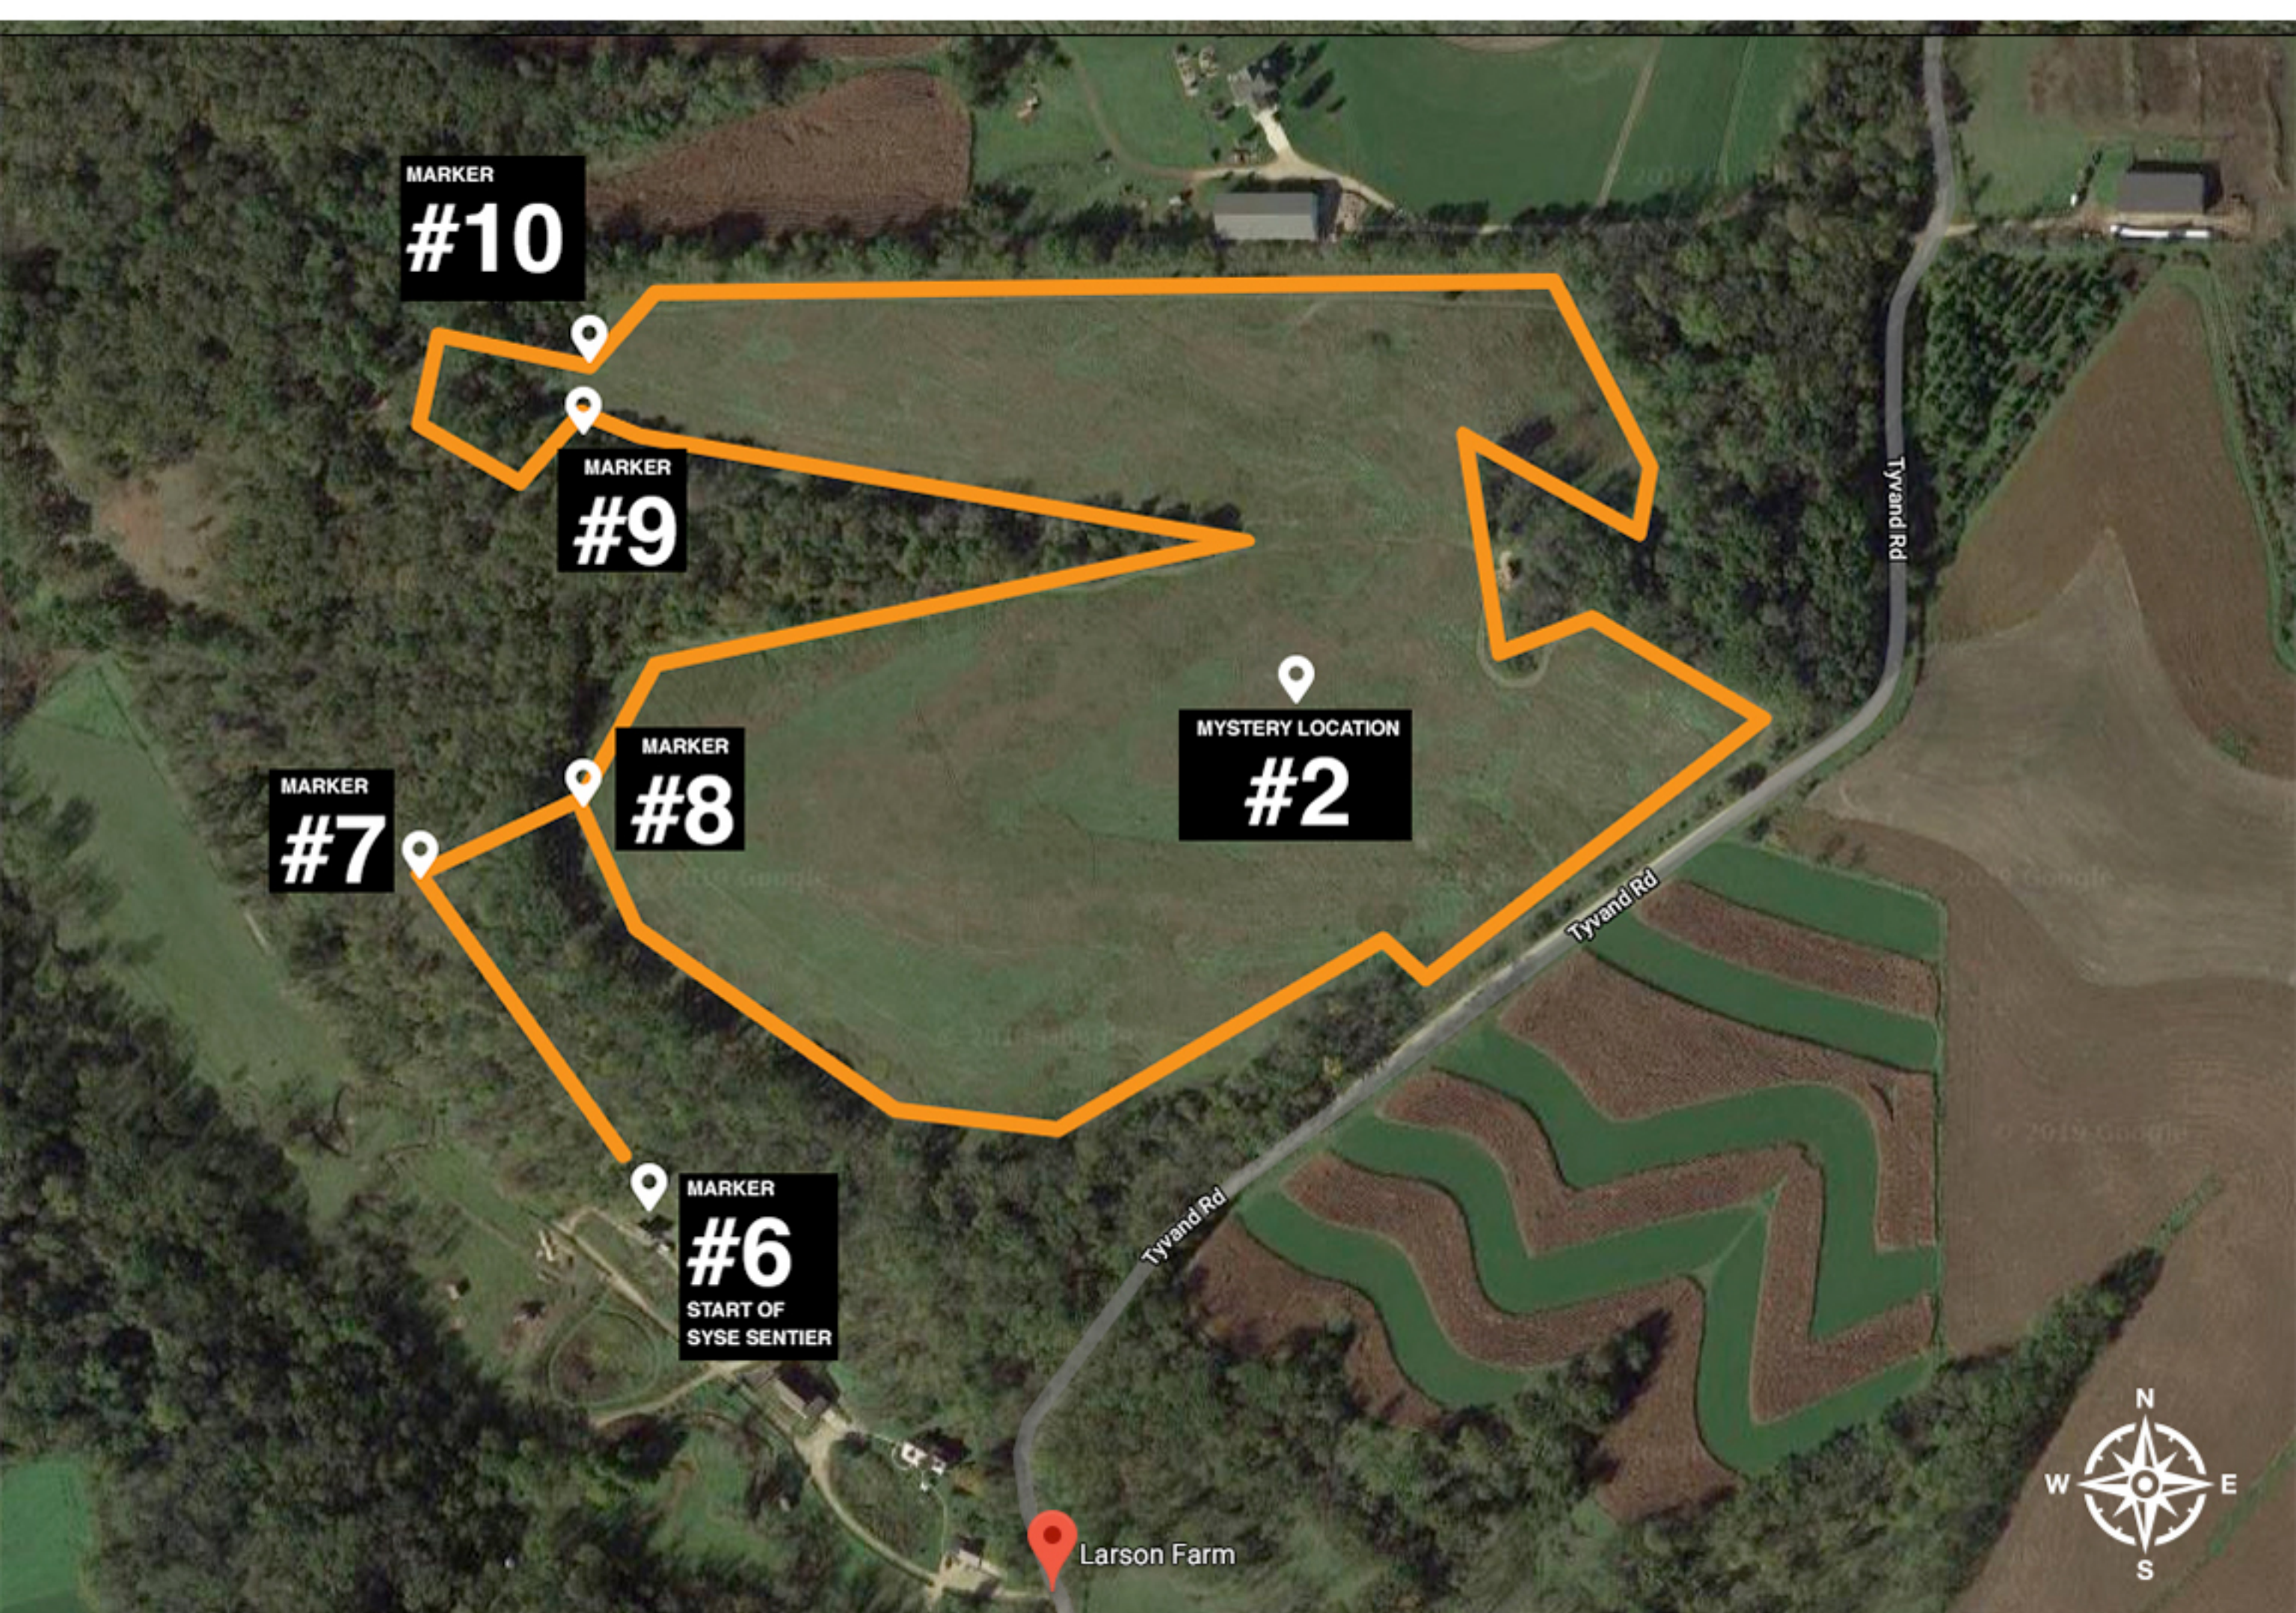

SYSE SENTIER (FALL)

1.64 Miles | 40 minute walk | 1,132 ft peak | 223 ft climb

**MARKER #6:
START OF
SYSE
SENTIER**

**MARKER #6:
START OF
SYSE
SENTIER**

**MARKER
#7**

**MARKER
#8**

**MARKER
#9**

**MARKER
#10**

**MYSTERY
LOCATION
#2**