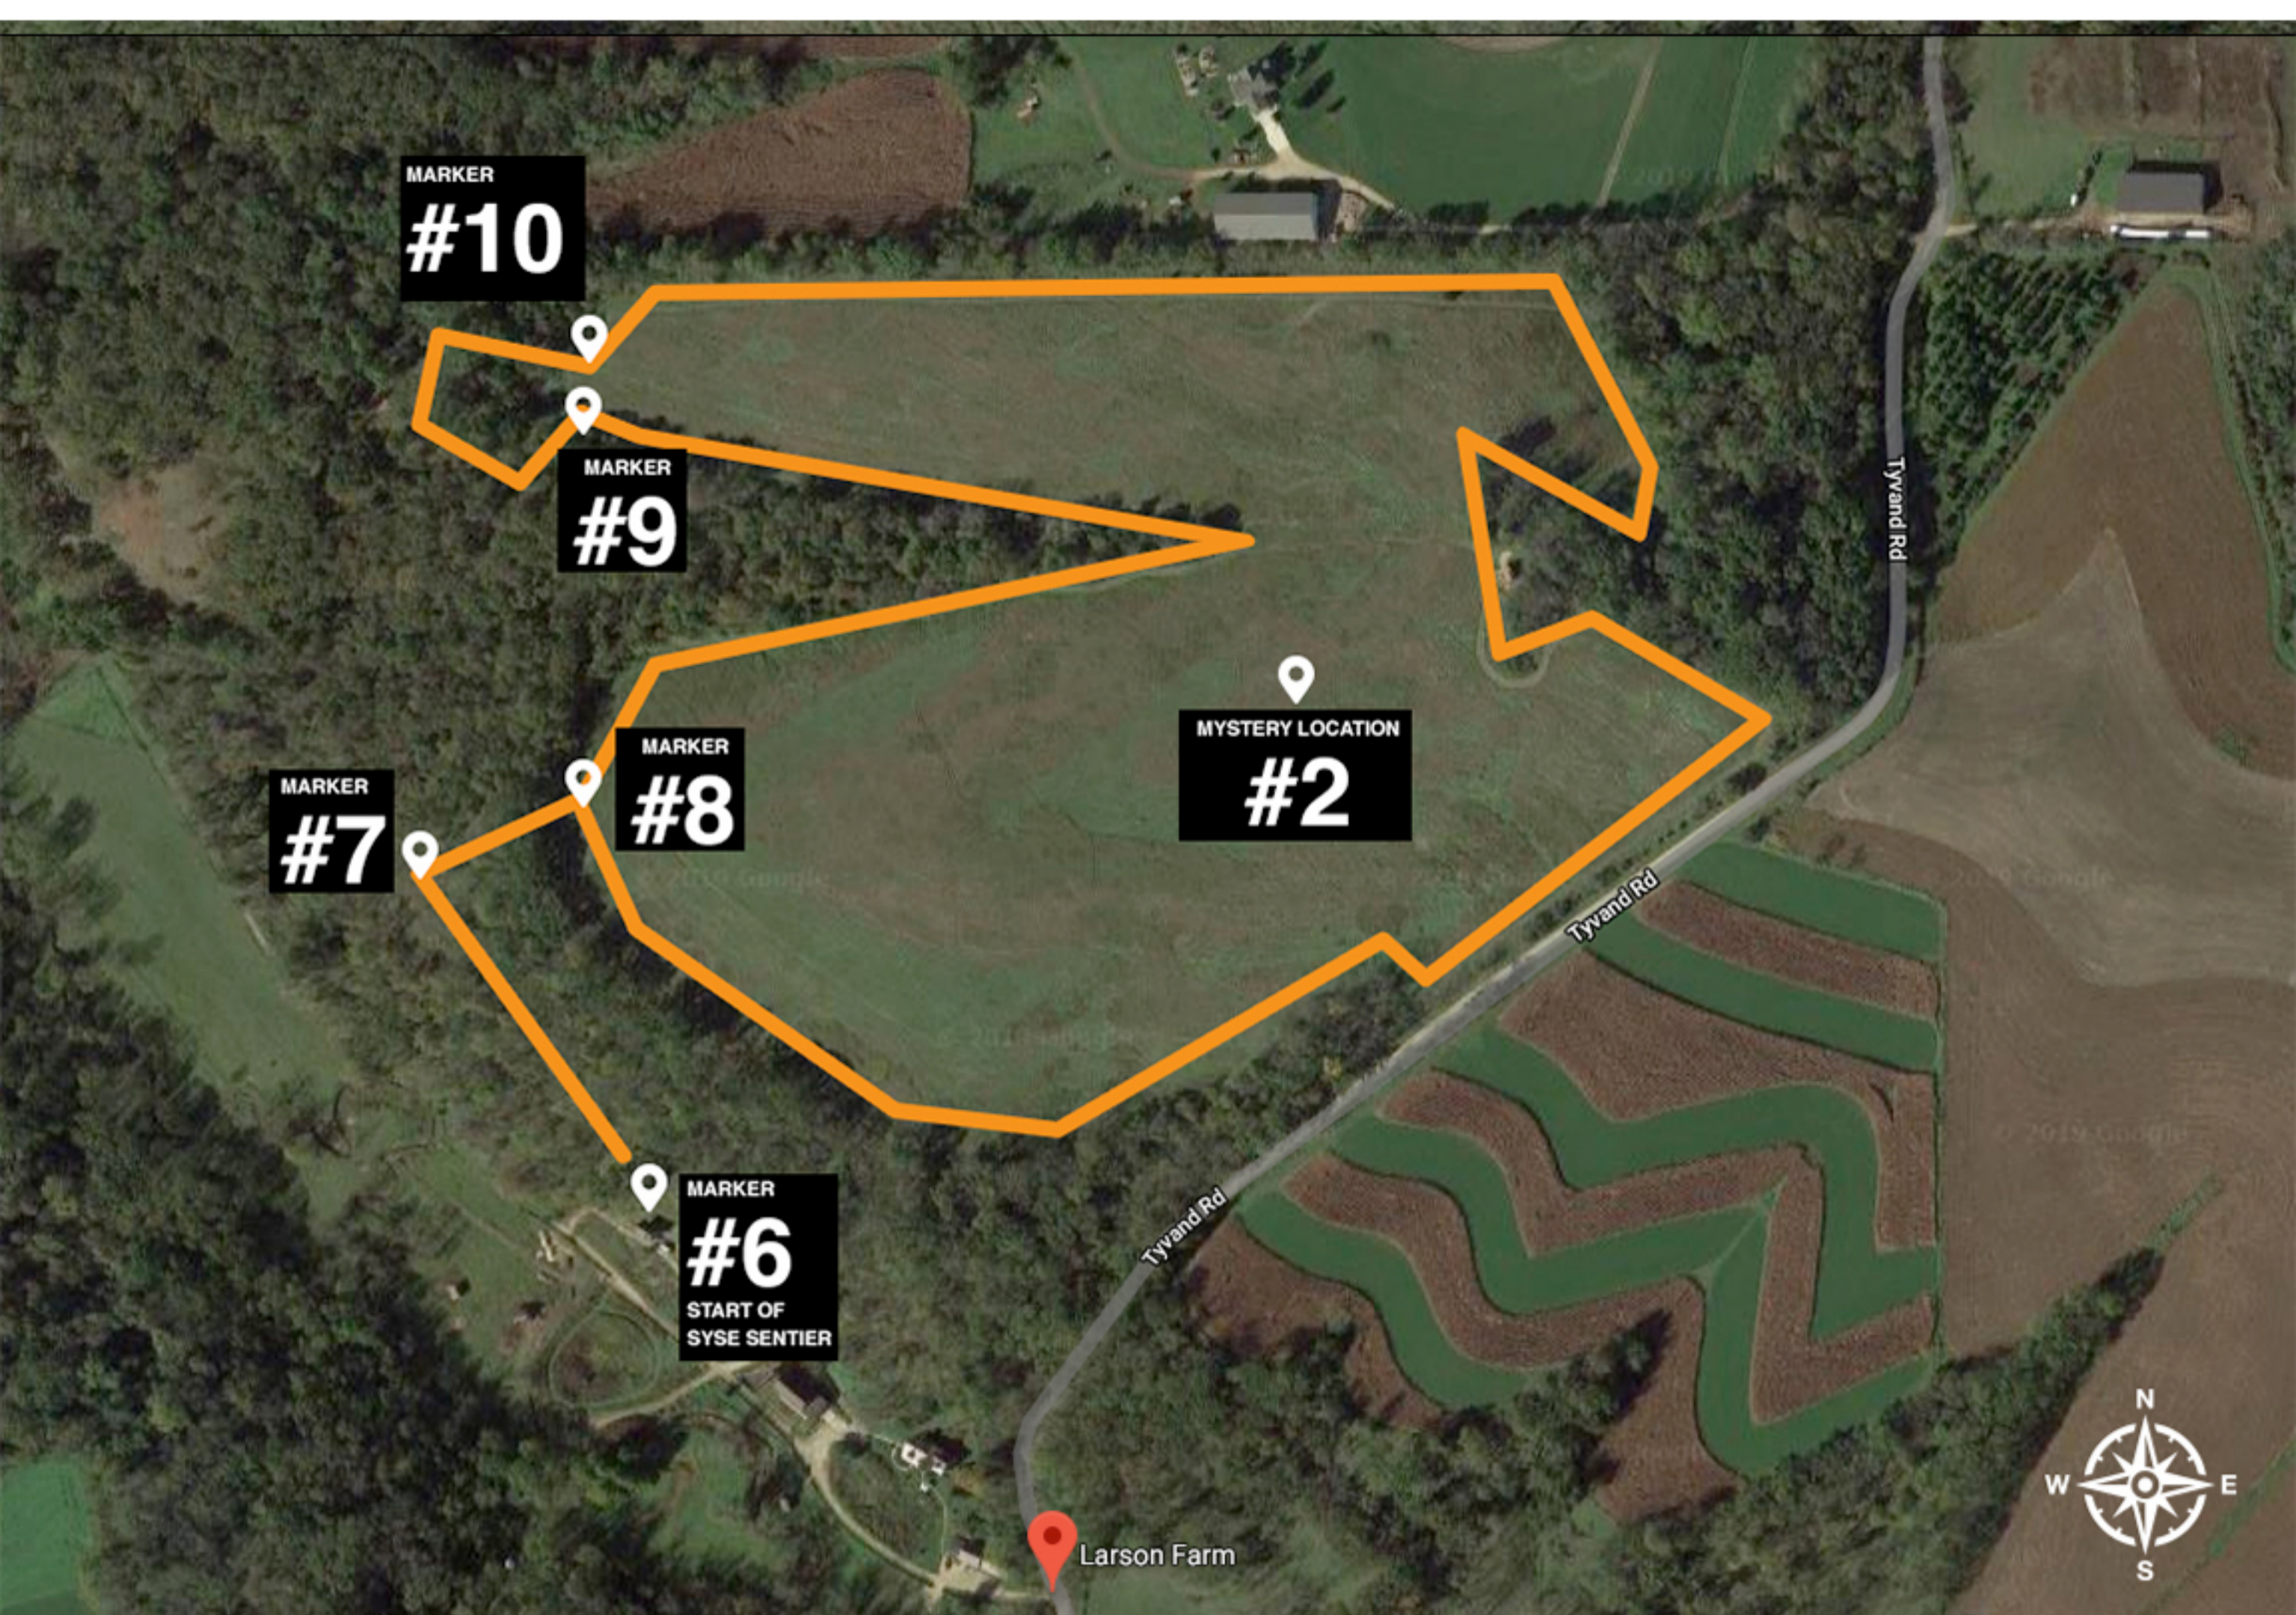

SYSE SENTIER (SPRING)

1.64 Miles | 40 minute walk | 1,132 ft peak | 223 ft climb

**MARKER #6:
START OF
SYSE
SENTIER**

**MARKER #6:
START OF
SYSE
SENTIER**

**MARKER
#7**

**MARKER
#8**

**MARKER
#9**

**MARKER
#10**

**MYSTERY
LOCATION
#2**