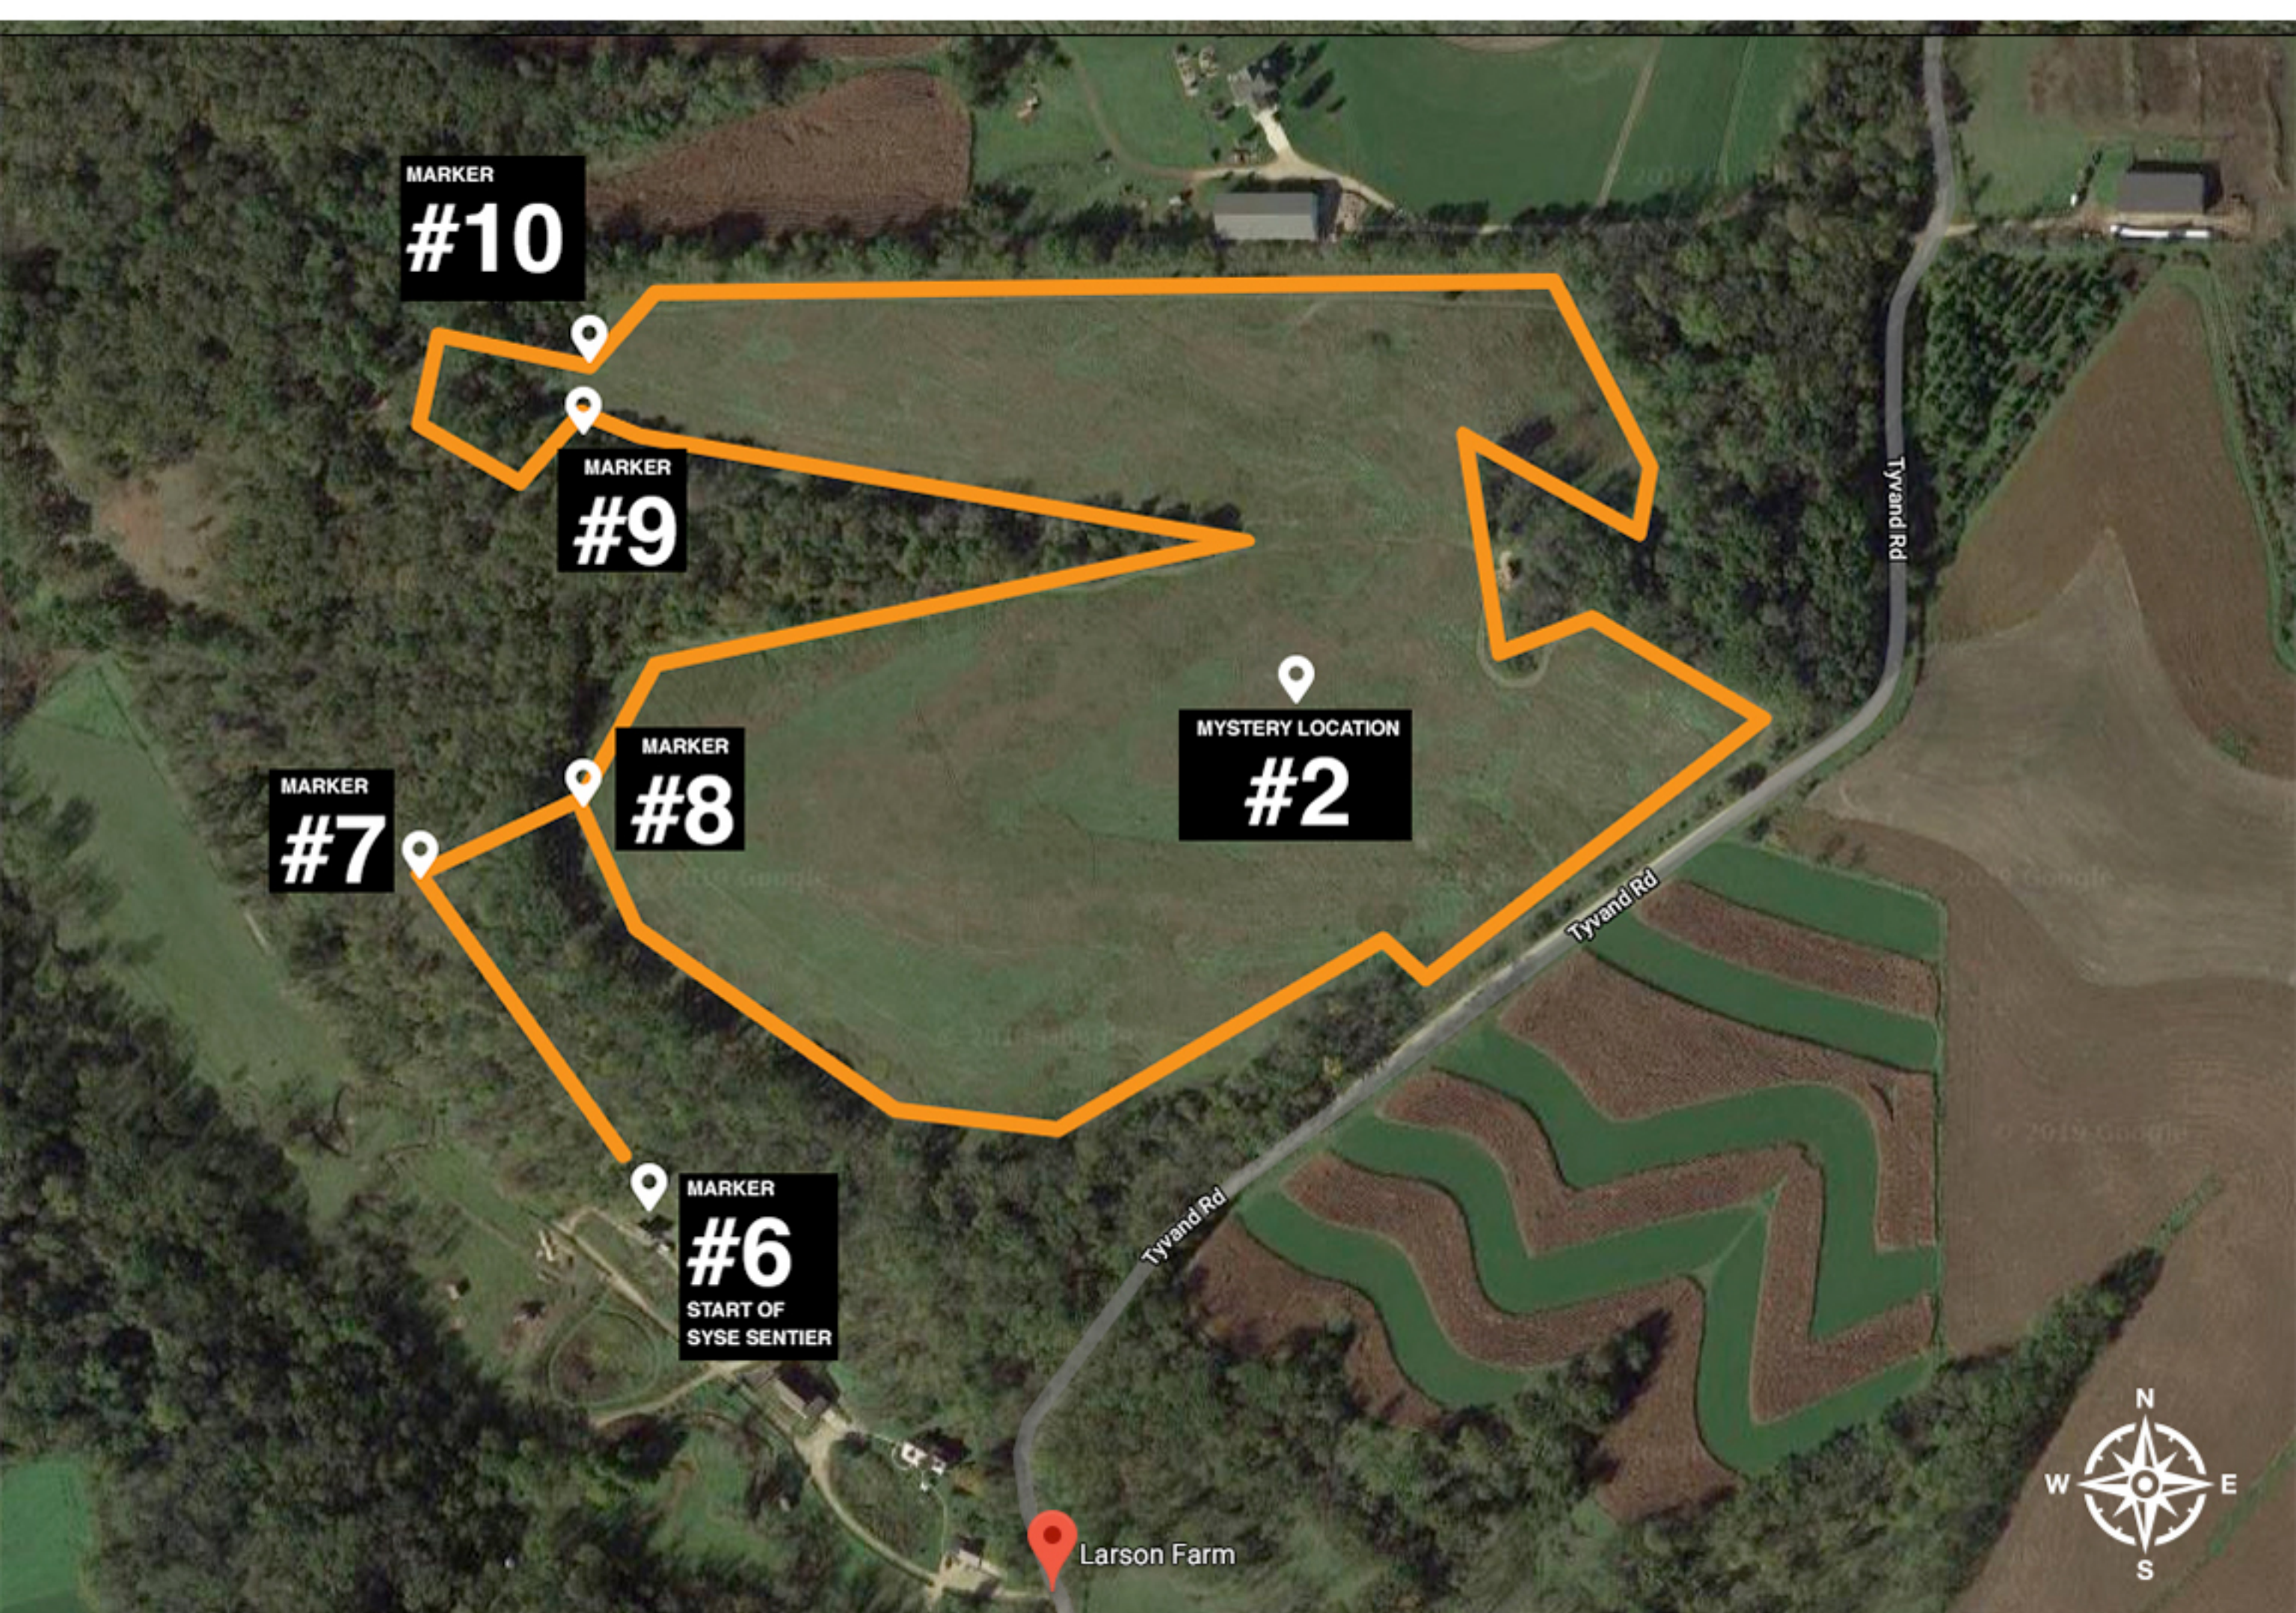

# SYSE SENTIER (SUMMER)

1.64 Miles | 40 minute walk | 1,132 ft peak | 223 ft climb

**MARKER #6:  
START OF  
SYSE  
SENTIER**

**MARKER #6:  
START OF  
SYSE  
SENTIER**

**MARKER  
#7**

**MARKER  
#8**

**MARKER  
#9**

**MARKER  
#10**

**MYSTERY  
LOCATION  
#2**