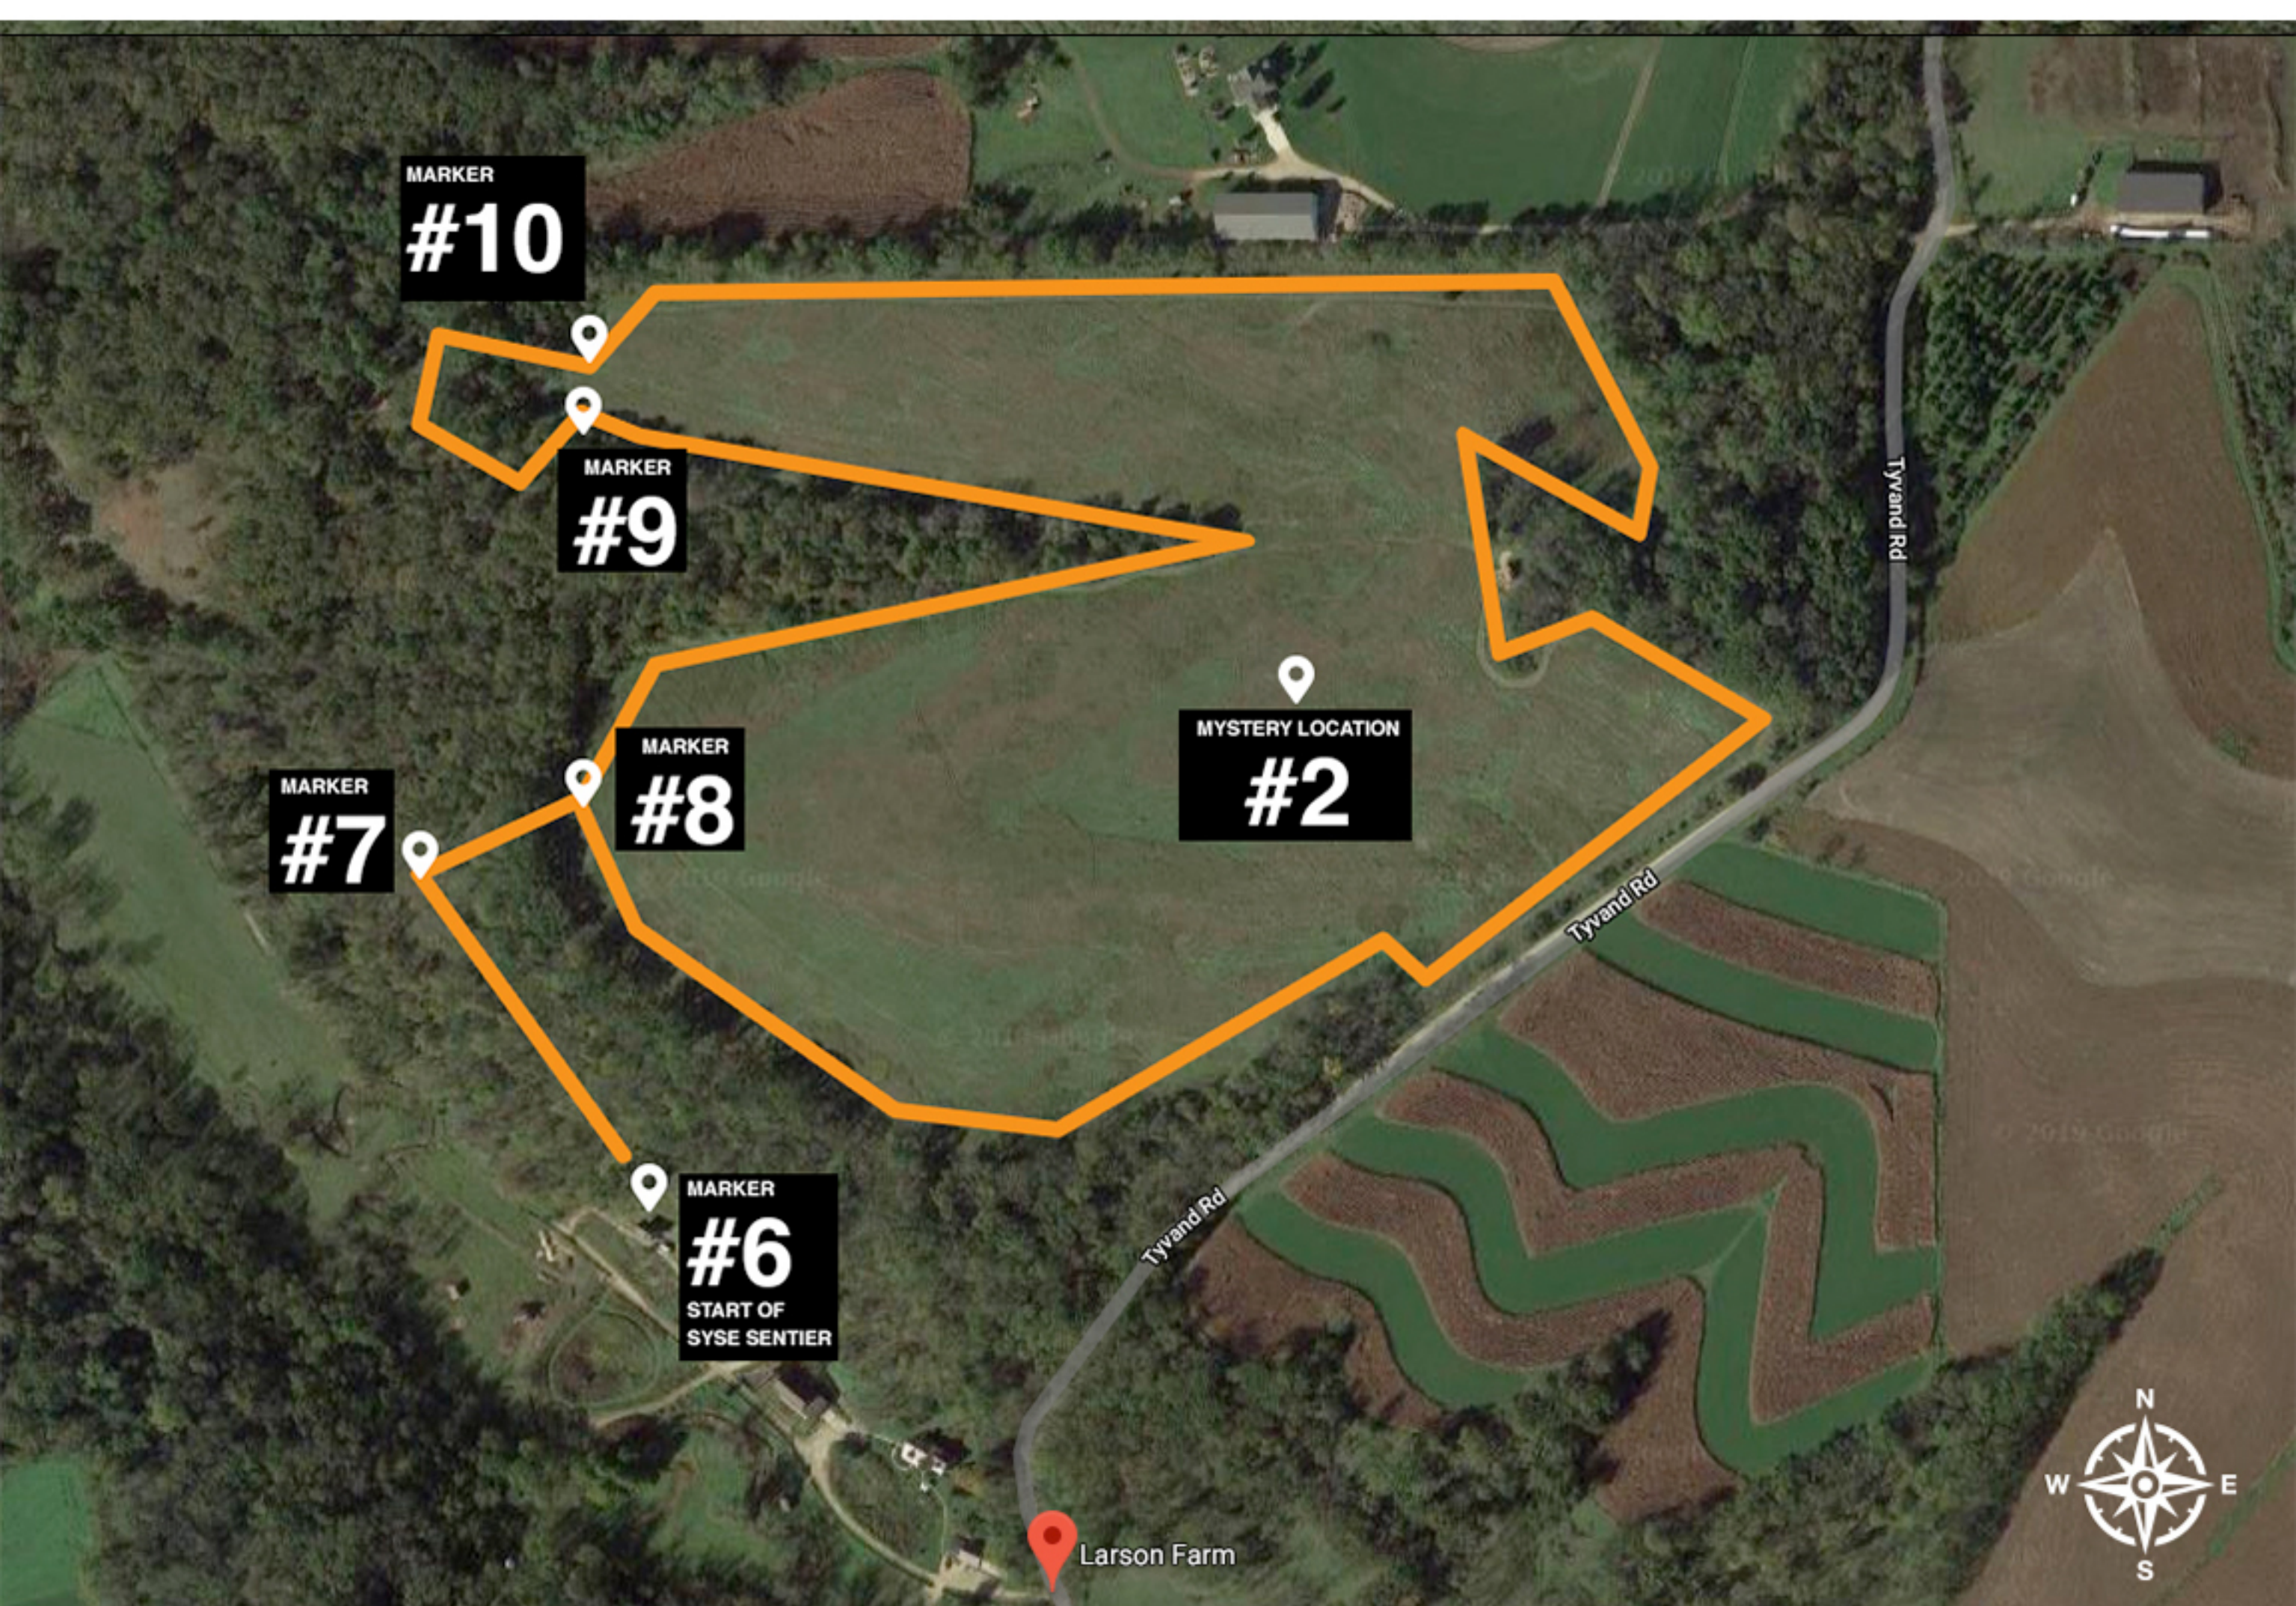

SYSE SENTIER WINTER)

1.64 Miles | 40 minute walk | 1,132 ft peak | 223 ft climb

**MARKER #6:
START OF
SYSE
SENTIER**

**MARKER #6:
START OF
SYSE
SENTIER**

**MARKER
#7**

**MARKER
#8**

**MARKER
#9**

**MARKER
#10**

**MYSTERY
LOCATION
#2**